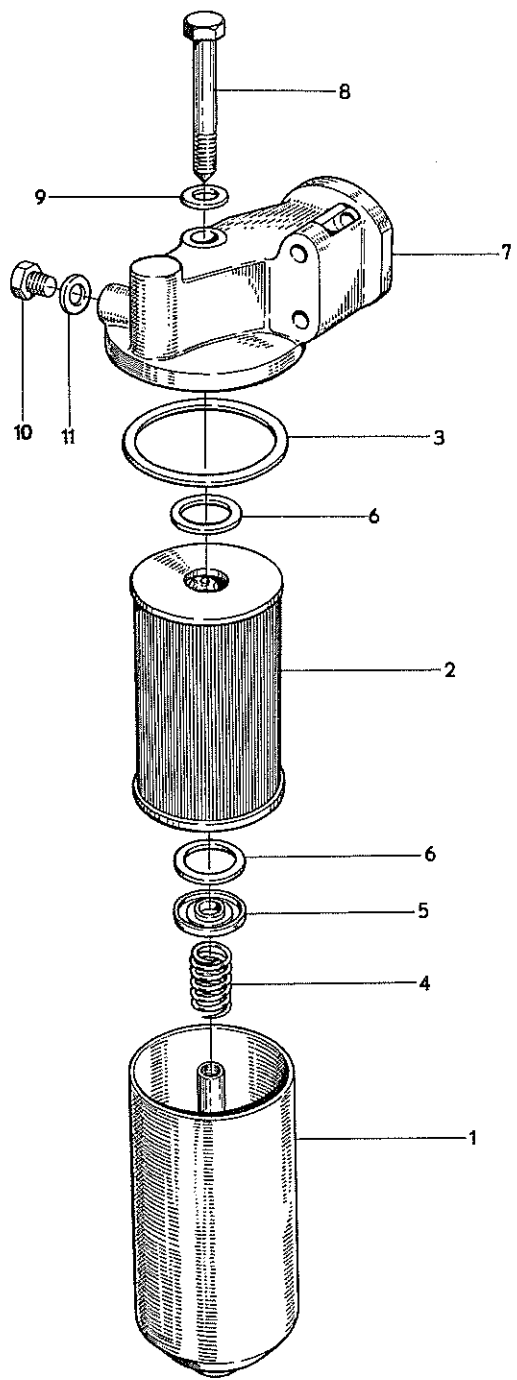

Grupp Group	C 3
Sida Page	1

SM 460

Reservdelskatalog
Parts catalogue

Oljefilter

Lubricating Oil Filter

RK 736